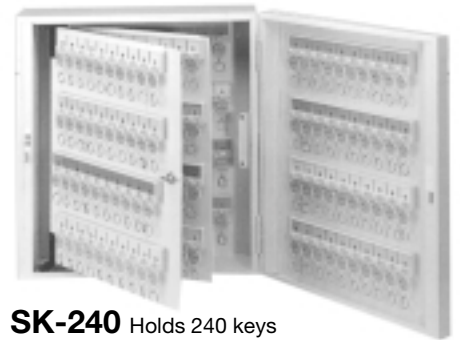

## SK-120

Holds 120 keys  
Size: 500H x 420W x 110Dm/m  
Weight: 11.2 kg

## SK-160

Holds 160 keys  
Size: 500H x 420W x 110Dm/m  
Weight: 12.7 kg

## SK-30

Holds 30 keys  
Size: 500H x 220W x 62Dm/m  
Weight: 4.5 kg

## SK-180

Holds 180 keys  
Size: 500H x 470W x 162Dm/m  
Weight: 16.2 kg