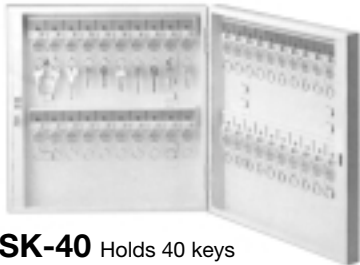

SK-40

Holds 40 keys
Size: 390H x 375W x 62Dm/m
Weight: 3.9 kg