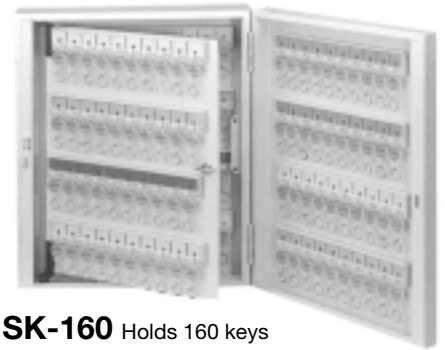

# Key Boxes

## SK-20

Holds 20 keys  
Size: 330H x 220W x 62Dm/m  
Weight: 2.6 kg

## SK-120

Holds 120 keys  
Size: 500H x 420W x 110Dm/m  
Weight: 11.2 kg

## SK-160

Holds 160 keys  
Size: 500H x 420W x 110Dm/m  
Weight: 12.7 kg