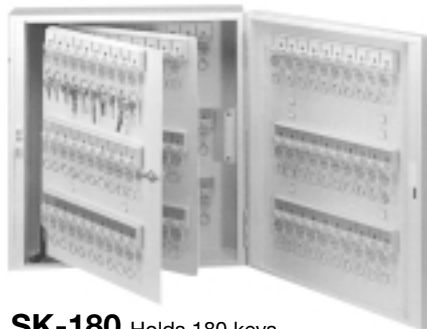

SK-180

Holds 180 keys
Size: 500H x 470W x 162Dm/m
Weight: 16.2 kg