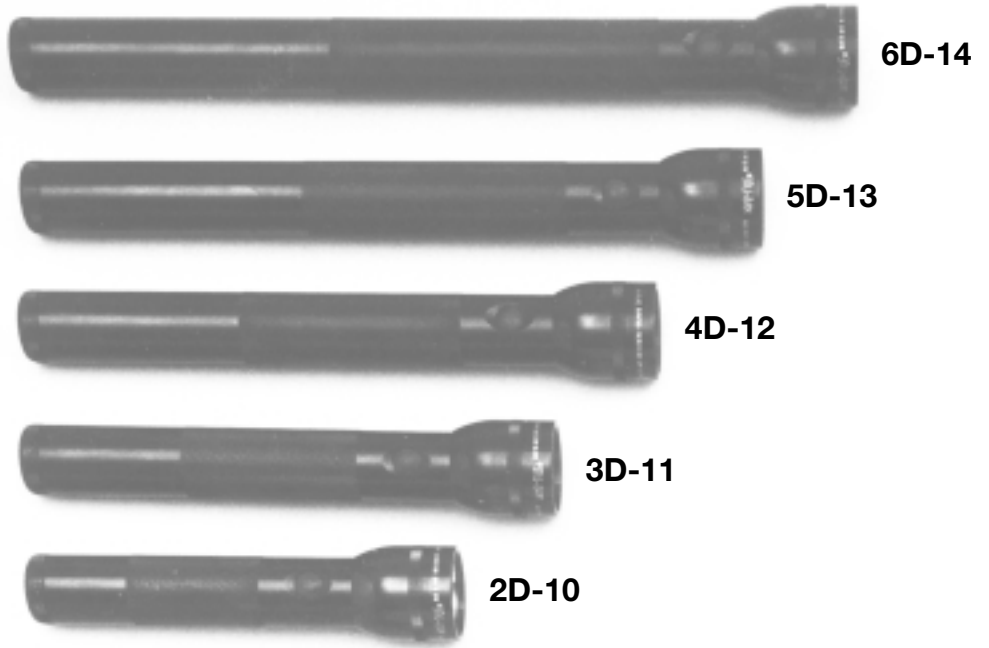

All Type of Maglite

D Cell Maglite

These full-size Maglites feature black aircraft grade aluminum construction. Each has over 30,000 candle-power. Features adjustable spot to flood beam, state of the art rotating switch and complete O-ring sealed. Limited Lifetime warranty. Available in the following sizes:

- **6D-14:**
  19 1/2" overall. Takes 6 D Cell Batteries.
- **5D-13:**
  17" overall. Takes 5 D Cell Batteries.
- **4D-12:**
  14 3/4" overall. Takes 4 D Cell Batteries.
- **3D-11:**
  12 1/4" overall. Takes 3 D Cell Batteries.
- **2D-10:**
  10" overall. Takes 2 D Cell Batteries.