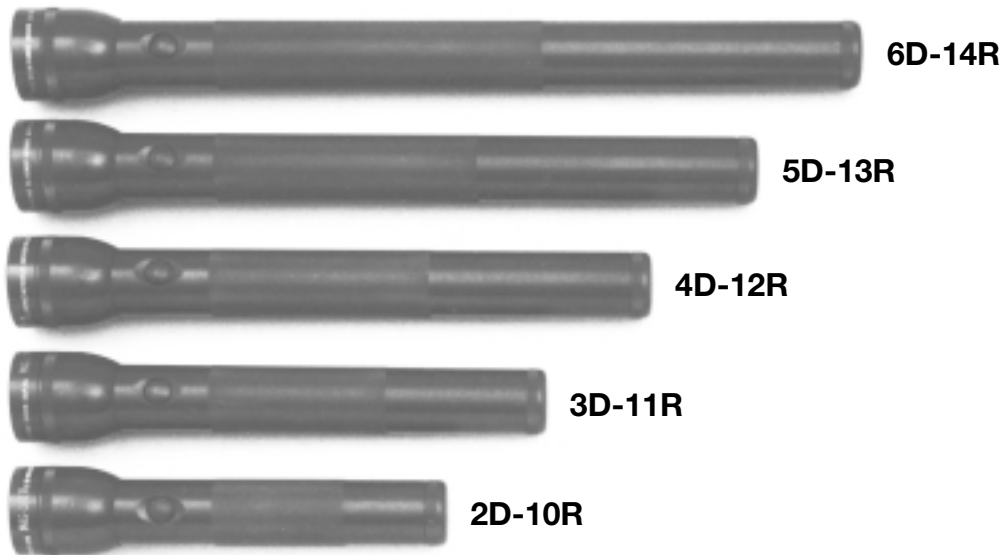

D Cell Maglite

These full-size Maglites feature Red aircraft grade aluminum construction. Each has over 30,000 candle-power. Features adjustable spot to flood beam, state of the art rotating switch and complete O-ring sealed. Limited Lifetime warranty. Available in the following sizes:

- **6D-14R:**
  19 1/2" overall. Takes 6 D Cell Batteries.
- **5D-13R:**
  17" overall. Takes 5 D Cell Batteries.
- **4D-12R:**
  14 3/4" overall. Takes 4 D Cell Batteries.
- **3D-11R:**
  12 1/4" overall. Takes 3 D Cell Batteries.
- **2D-10R:**
  10" overall. Takes 2 D Cell Batteries.