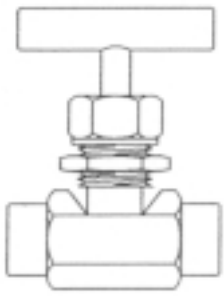

Brass Niddle Valve Threaded & Compression Type

Order No: NV80
Both End Female Connection

Order No	Size		
	A	X	B
NV80-1	1/8PT	X	1/8PT
NV80-2	1/4PT	X	1/4PT
NV80-3	3/8PT	X	3/8PT
NV80-4	1/2PT	X	1/2PT

Order No: NV 83
Angle Type Both End Female Connection

Order No	Size		
	A	X	B
NV83-1	1/8PT	X	1/8PT
NV83-2	1/4PT	X	1/4PT
NV83-3	3/8PT	X	3/8PT
NV83-4	1/2PT	X	1/2PT

Order No: NV84
Both End Tubing Connection Tubeod x Tubeod

Order No	Size		
	A	X	B
NV84-2	1/4PT	X	1/4PT
NV84-3	3/8PT	X	3/8PT
NV84-4	1/2PT	X	1/2PT
NV84-6	6T	X	6T
NV84-8	8T	X	8T
NV84-10	10T	X	10T
NV84-12	12T	X	12T

Order No: NV81
Male & Female Connection

Order No	Size		
	A	X	B
NV81-1	1/8PT	X	1/8PT
NV81-2	1/4PT	X	1/4PT
NV81-3	3/8PT	X	3/8PT
NV81-4	1/2PT	X	1/2PT

Order No: NV85
Male Thread & Tubing Connection Male x Tubeod

Order No	Size			Order No	Size		
	A	X	B		A	X	B
NV85-6	1/8PT	X	6T	NV85-3-6	3/8PT	X	6T
NV85-8	1/8PT	X	8T	NV85-3-8	3/8PT	X	8T
NV85-2-6	1/4PT	X	6T	NV85-3-10	3/8PT	X	10T
NV85-2-8	1/4PT	X	8T	NV85-3-12	3/8PT	X	12T
NV85-2-10	1/4PT	X	10T	NV85-4-10	1/2PT	X	10T
NV85-2-12	1/4PT	X	12T	NV85-4-12	1/2PT	X	12T