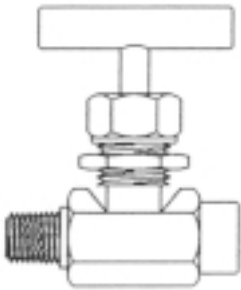

Brass Niddle Valve Threaded & Compression Type

Order No: NV80
Both End Female Connection

Order No	Size		
	A	X	B
NV80-1	1/8PT	X	1/8PT
NV80-2	1/4PT	X	1/4PT
NV80-3	3/8PT	X	3/8PT
NV80-4	1/2PT	X	1/2PT

Order No: NV 83
Angle Type Both End Female Connection

Order No	Size		
	A	X	B
NV83-1	1/8PT	X	1/8PT
NV83-2	1/4PT	X	1/4PT
NV83-3	3/8PT	X	3/8PT
NV83-4	1/2PT	X	1/2PT

Order No: NV84
Both End Tubing Connection Tubeod x Tubeod

Order No	Size		
	A	X	B
NV84-2	1/4PT	X	1/4PT
NV84-3	3/8PT	X	3/8PT
NV84-4	1/2PT	X	1/2PT
NV84-6	6T	X	6T
NV84-8	8T	X	8T
NV84-10	10T	X	10T
NV84-12	12T	X	12T

Order No: NV81
Male & Female Connection

Order No	Size		
	A	X	B
NV81-1	1/8PT	X	1/8PT
NV81-2	1/4PT	X	1/4PT
NV81-3	3/8PT	X	3/8PT
NV81-4	1/2PT	X	1/2PT

Order No: NV85
Male Thread & Tubing Connection Male x Tubeod

Order No	Size			Order No	Size		
	A	X	B		A	X	B
NV85-6	1/8PT	X	6T	NV85-3-6	3/8PT	X	6T
NV85-8	1/8PT	X	8T	NV85-3-8	3/8PT	X	8T
NV85-2-6	1/4PT	X	6T	NV85-3-10	3/8PT	X	10T
NV85-2-8	1/4PT	X	8T	NV85-3-12	3/8PT	X	12T
NV85-2-10	1/4PT	X	10T	NV85-4-10	1/2PT	X	10T
NV85-2-12	1/4PT	X	12T	NV85-4-12	1/2PT	X	12T