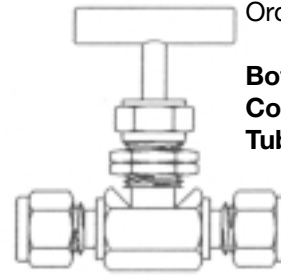

Brass Niddle Valve Threaded & Compression Type

Order No: NV80
Both End Female Connection

Order No	Size		
	A	X	B
NV80-1	1/8PT	X	1/8PT
NV80-2	1/4PT	X	1/4PT
NV80-3	3/8PT	X	3/8PT
NV80-4	1/2PT	X	1/2PT

Order No: NV 83
Angle Type Both End Female Connection

Order No	Size		
	A	X	B
NV83-1	1/8PT	X	1/8PT
NV83-2	1/4PT	X	1/4PT
NV83-3	3/8PT	X	3/8PT
NV83-4	1/2PT	X	1/2PT

Order No: NV84
Both End Tubing Connection Tubeod x Tubeod

Order No	Size		
	A	X	B
NV84-2	1/4PT	X	1/4PT
NV84-3	3/8PT	X	3/8PT
NV84-4	1/2PT	X	1/2PT
NV84-6	6T	X	6T
NV84-8	8T	X	8T
NV84-10	10T	X	10T
NV84-12	12T	X	12T

Order No: NV81
Male & Female Connection

Order No	Size		
	A	X	B
NV81-1	1/8PT	X	1/8PT
NV81-2	1/4PT	X	1/4PT
NV81-3	3/8PT	X	3/8PT
NV81-4	1/2PT	X	1/2PT

Order No: NV85
Male Thread & Tubing Connection Male x Tubeod

Order No	Size			Order No	Size		
	A	X	B		A	X	B
NV85-6	1/8PT	X	6T	NV85-3-6	3/8PT	X	6T
NV85-8	1/8PT	X	8T	NV85-3-8	3/8PT	X	8T
NV85-2-6	1/4PT	X	6T	NV85-3-10	3/8PT	X	10T
NV85-2-8	1/4PT	X	8T	NV85-3-12	3/8PT	X	12T
NV85-2-10	1/4PT	X	10T	NV85-4-10	1/2PT	X	10T
NV85-2-12	1/4PT	X	12T	NV85-4-12	1/2PT	X	12T