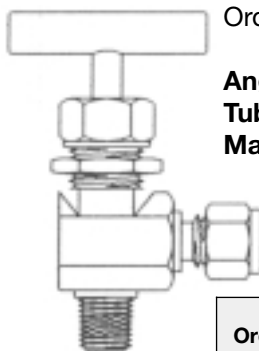

Order No	Size		
	A	X	B
NV83-1	1/8PT	X	1/8PT
NV83-2	1/4PT	X	1/4PT
NV83-3	3/8PT	X	3/8PT
NV83-4	1/2PT	X	1/2PT

Order No: NV84
Both End Tubing Connection Tubeod x Tubeod

Order No	Size		
	A	X	B
NV84-2	1/4PT	X	1/4PT
NV84-3	3/8PT	X	3/8PT
NV84-4	1/2PT	X	1/2PT
NV84-6	6T	X	6T
NV84-8	8T	X	8T
NV84-10	10T	X	10T
NV84-12	12T	X	12T

Order No: NV81
Male & Female Connection

Order No	Size		
	A	X	B
NV81-1	1/8PT	X	1/8PT
NV81-2	1/4PT	X	1/4PT
NV81-3	3/8PT	X	3/8PT
NV81-4	1/2PT	X	1/2PT

Order No: NV85
Male Thread & Tubing Connection Male x Tubeod

Order No	Size			Order No	Size		
	A	X	B		A	X	B
NV85-6	1/8PT	X	6T	NV85-3-6	3/8PT	X	6T
NV85-8	1/8PT	X	8T	NV85-3-8	3/8PT	X	8T
NV85-2-6	1/4PT	X	6T	NV85-3-10	3/8PT	X	10T
NV85-2-8	1/4PT	X	8T	NV85-3-12	3/8PT	X	12T
NV85-2-10	1/4PT	X	10T	NV85-4-10	1/2PT	X	10T
NV85-2-12	1/4PT	X	12T	NV85-4-12	1/2PT	X	12T

Order No: NV 82
Angle Type Both End Female Connection

Order No	Size		
	A	X	B
NV82-1	1/8PT	X	1/8PT
NV82-2	1/4PT	X	1/4PT
NV82-3	3/8PT	X	3/8PT
NV82-4	1/2PT	X	1/2PT

Order No: NV86
Angle Type Male & Tubing Connection Male x Tubeod