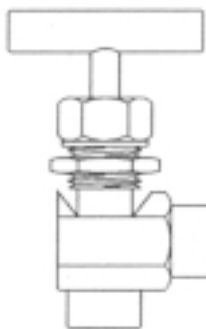

Brass Niddle Valve Threaded & Compression Type

Order No: NV80
Both End Female Connection

Order No	Size		
	A	X	B
NV80-1	1/8PT	X	1/8PT
NV80-2	1/4PT	X	1/4PT
NV80-3	3/8PT	X	3/8PT
NV80-4	1/2PT	X	1/2PT

Order No: NV 83
Angle Type Both End Female Connection

Order No	Size		
	A	X	B
NV83-1	1/8PT	X	1/8PT
NV83-2	1/4PT	X	1/4PT
NV83-3	3/8PT	X	3/8PT
NV83-4	1/2PT	X	1/2PT

Order No: NV84
Both End Tubing Connection Tubeod x Tubeod

Order No	Size		
	A	X	B
NV84-2	1/4PT	X	1/4PT
NV84-3	3/8PT	X	3/8PT
NV84-4	1/2PT	X	1/2PT
NV84-6	6T	X	6T
NV84-8	8T	X	8T
NV84-10	10T	X	10T
NV84-12	12T	X	12T

Order No: NV81
Male & Female Connection

Order No	Size		
	A	X	B
NV81-1	1/8PT	X	1/8PT
NV81-2	1/4PT	X	1/4PT
NV81-3	3/8PT	X	3/8PT
NV81-4	1/2PT	X	1/2PT

Order No: NV85
Male Thread & Tubing Connection Male x Tubeod

Order No	Size			Order No	Size		
	A	X	B		A	X	B
NV85-6	1/8PT	X	6T	NV85-3-6	3/8PT	X	6T
NV85-8	1/8PT	X	8T	NV85-3-8	3/8PT	X	8T
NV85-2-6	1/4PT	X	6T	NV85-3-10	3/8PT	X	10T
NV85-2-8	1/4PT	X	8T	NV85-3-12	3/8PT	X	12T
NV85-2-10	1/4PT	X	10T	NV85-4-10	1/2PT	X	10T
NV85-2-12	1/4PT	X	12T	NV85-4-12	1/2PT	X	12T