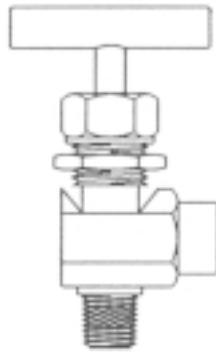

Brass Niddle Valve Threaded & Compression Type

Order No: NV80
Both End Female Connection

Order No	Size		
	A	X	B
NV80-1	1/8PT	X	1/8PT
NV80-2	1/4PT	X	1/4PT
NV80-3	3/8PT	X	3/8PT
NV80-4	1/2PT	X	1/2PT

Order No: NV 83
Angle Type Both End Female Connection

Order No	Size		
	A	X	B
NV83-1	1/8PT	X	1/8PT
NV83-2	1/4PT	X	1/4PT
NV83-3	3/8PT	X	3/8PT
NV83-4	1/2PT	X	1/2PT

Order No: NV84
Both End Tubing Connection Tubeod x Tubeod

Order No	Size		
	A	X	B
NV84-2	1/4PT	X	1/4PT
NV84-3	3/8PT	X	3/8PT
NV84-4	1/2PT	X	1/2PT
NV84-6	6T	X	6T
NV84-8	8T	X	8T
NV84-10	10T	X	10T
NV84-12	12T	X	12T

Order No: NV81
Male & Female Connection

Order No	Size		
	A	X	B
NV81-1	1/8PT	X	1/8PT
NV81-2	1/4PT	X	1/4PT
NV81-3	3/8PT	X	3/8PT
NV81-4	1/2PT	X	1/2PT

Order No: NV85
Male Thread & Tubing Connection Male x Tubeod

Order No	Size			Order No	Size		
	A	X	B		A	X	B
NV85-6	1/8PT	X	6T	NV85-3-6	3/8PT	X	6T
NV85-8	1/8PT	X	8T	NV85-3-8	3/8PT	X	8T
NV85-2-6	1/4PT	X	6T	NV85-3-10	3/8PT	X	10T
NV85-2-8	1/4PT	X	8T	NV85-3-12	3/8PT	X	12T
NV85-2-10	1/4PT	X	10T	NV85-4-10	1/2PT	X	10T
NV85-2-12	1/4PT	X	12T	NV85-4-12	1/2PT	X	12T