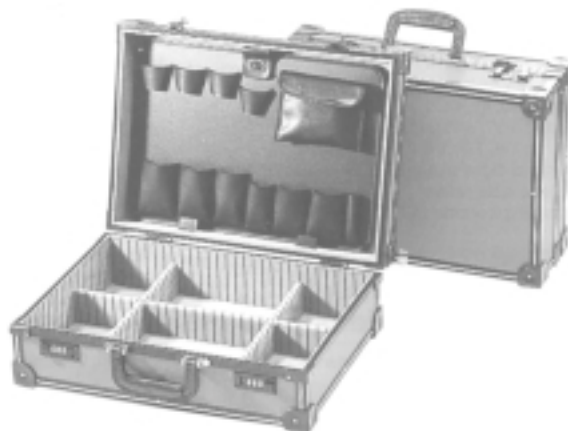

470x350x170mm

730