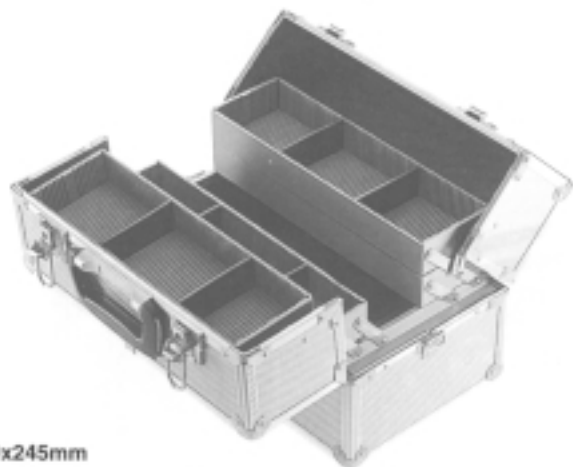

Cases and Tool Kit

2001E 2 In 1 Zipper Bag

360x280x120mm

775 Heavy Duty Tool Case

420X280X190mm

710P Delux PU Tool Cae

312x216x89mm

700 Attache Tool Case

456x330x105mm

2003-P Carrying Tool Bag

410x330x75mm

2002E-P Heavy Duty Zipper Bag

440x320x190mm

850 ABS Tool Case

850S ABS Tool Case

440X340X140mm

390X280X115

Cases and Tool Kit

760

362x220x245mm

735

460X340X160mm

750

460x340x160mm

990E

470x350x170mm

730

460x340x160mm

747

750S

320X230X160mm

460X340X160mm